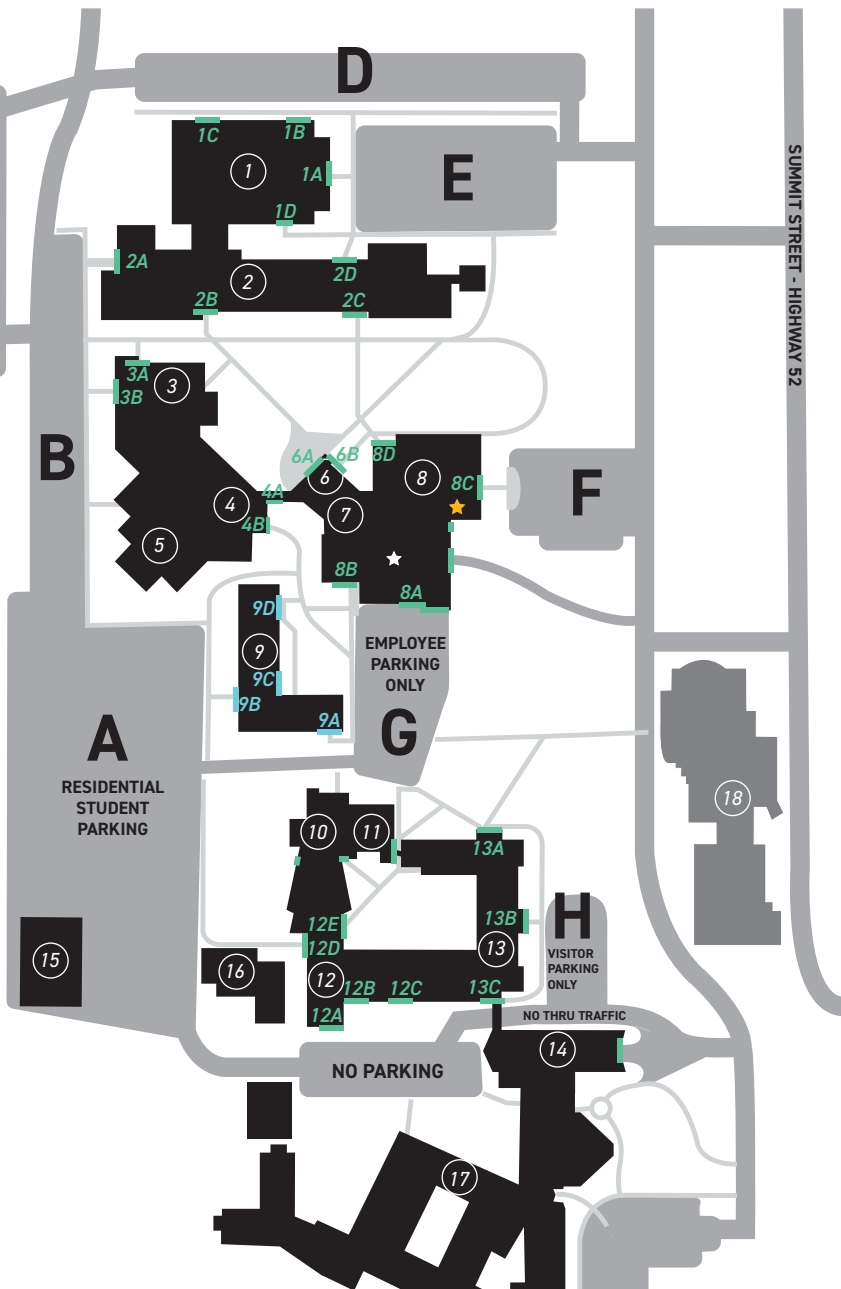

PARKING LOTS

YANKTON CAMPUS MAP DIRECTORY

1. Laddie E. Cimpl Arena
2. Avera Science and Nursing Complex
3. Oratory
4. Scholastica Learning Center
5. Mother Jerome Schmitt Library
6. Benedict's Café
7. Lancer Locker Spirit Store
8. Roncalli Student Center
- ★ Admission and Financial Aid Offices
- ☆ 2nd Floor: Student Affairs, Campus Ministry, Main Dining Room and South Dining Room
9. Corbey Hall
10. Marian Auditorium
11. Gregory Hall
12. Whitby Hall
13. Bede Hall
 - Business & Registrar Offices
14. Bishop Marty Memorial Chapel
15. Maintenance Shop
16. Power Plant
17. Sacred Heart Monastery
18. Avera Sacred Heart Hospital
19. Yankton Medical Clinic
20. Ruth Donohoe First Dakota Fieldhouse
21. Rickenbach Suites

Building Entrances - Key Card Access Only:

Building Entrances: ■

Visitor Parking: Lots B, C, D, E & F by permit only

Student Parking: ■ ORANGE permit only (Lots C,D,E)

Student Parking: ■ YELLOW permit only (Lots A,D,E)

BUILDING DOOR MAP

- Buildings that are open to the public:
 - 4, 5, 8, & 13 from 8 am to 5 pm unless otherwise posted
- During weekends and holidays students can access campus buildings through these doors during open campus hours
 - 2 (A-D), 3, 4, 6 (A&B), 8, (A&B), 11, 12 (A-E), 13 (A-C) & 14
- Students can access the following buildings during regular open campus hours:
 - 1, 2A-D, 3, 4, 5, 6, 7, 8A-D, 9, 10, 11, 12, 13 (A&C), 14, 20, & 21
- During weekends and holidays the following doors will be open to students:
 - 3, 4, 7, 8 (A,B-D), 12, & 13A
- During Campus Closure-Weather the following doors will be open:
 - 2A, 2B, 2C, 3, 8B, & 13A
- The following buildings are accessible by key card access only:
 - 9, 20, & 21