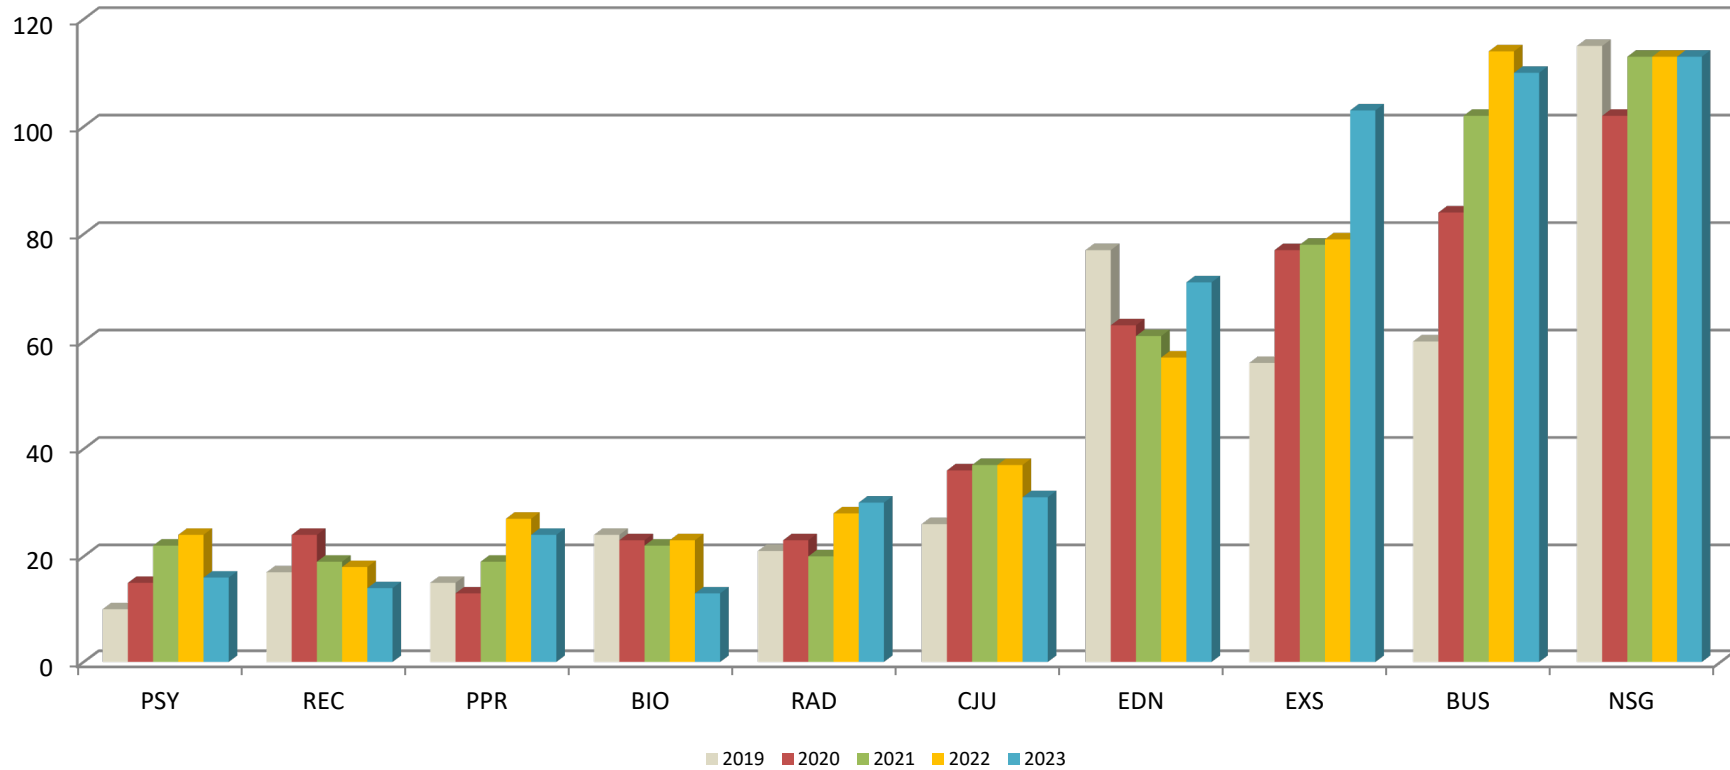

ENROLLMENT BY MAJOR 2019-2023

Top Majors - Yankton Campus

	2019	2020	2021	2022	2023
Nursing	115	102	113	113	113
Business	60	84	102	114	110
Exercise Science	56	77	78	79	103
Education (Elementary & Secondary)	77	63	61	57	71
Criminal Justice	26	36	37	37	31
Radiologic Technology	21	23	20	28	30
Biology	24	23	22	23	13
Pre-Professional	15	13	19	27	24
Recreation Management & Tourism	17	24	19	18	14
Psychology	10	15	22	24	16