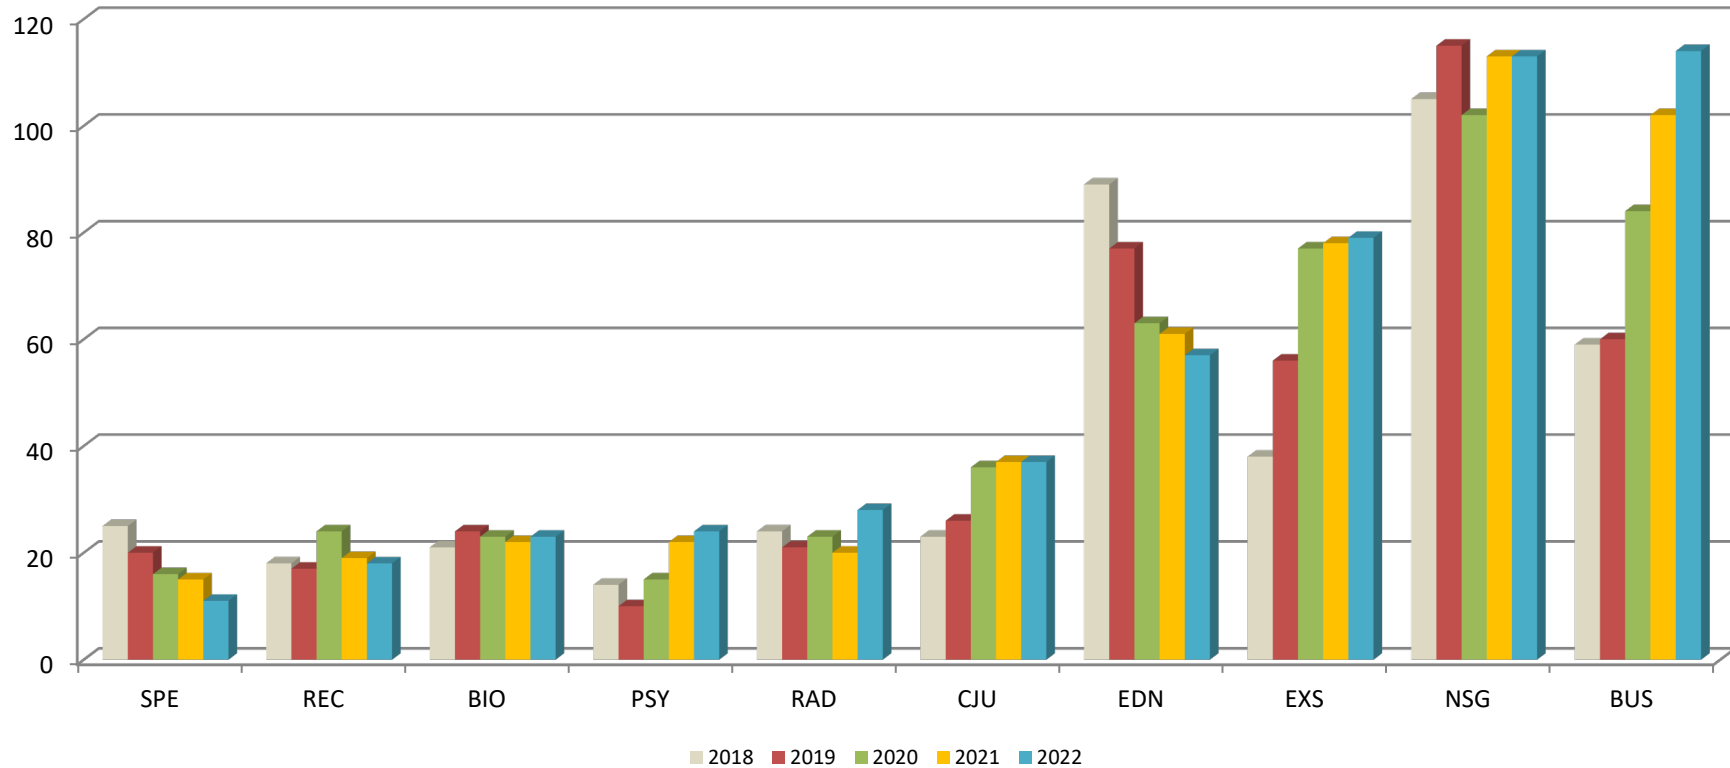

ENROLLMENT BY MAJOR 2018-2022

Top Majors - Yankton Campus

	2018	2019	2020	2021	2022
Business	59	60	84	102	114
Nursing	105	115	102	113	113
Exercise Science	38	56	77	78	79
Education (Elementary & Secondary)	89	77	63	61	57
Criminal Justice	23	26	36	37	37
Radiologic Technology	24	21	23	20	28
Psychology	14	10	15	22	24
Biology	21	24	23	22	23
Recreation Management & Tourism	18	17	24	19	18
Special Education	25	20	16	15	11