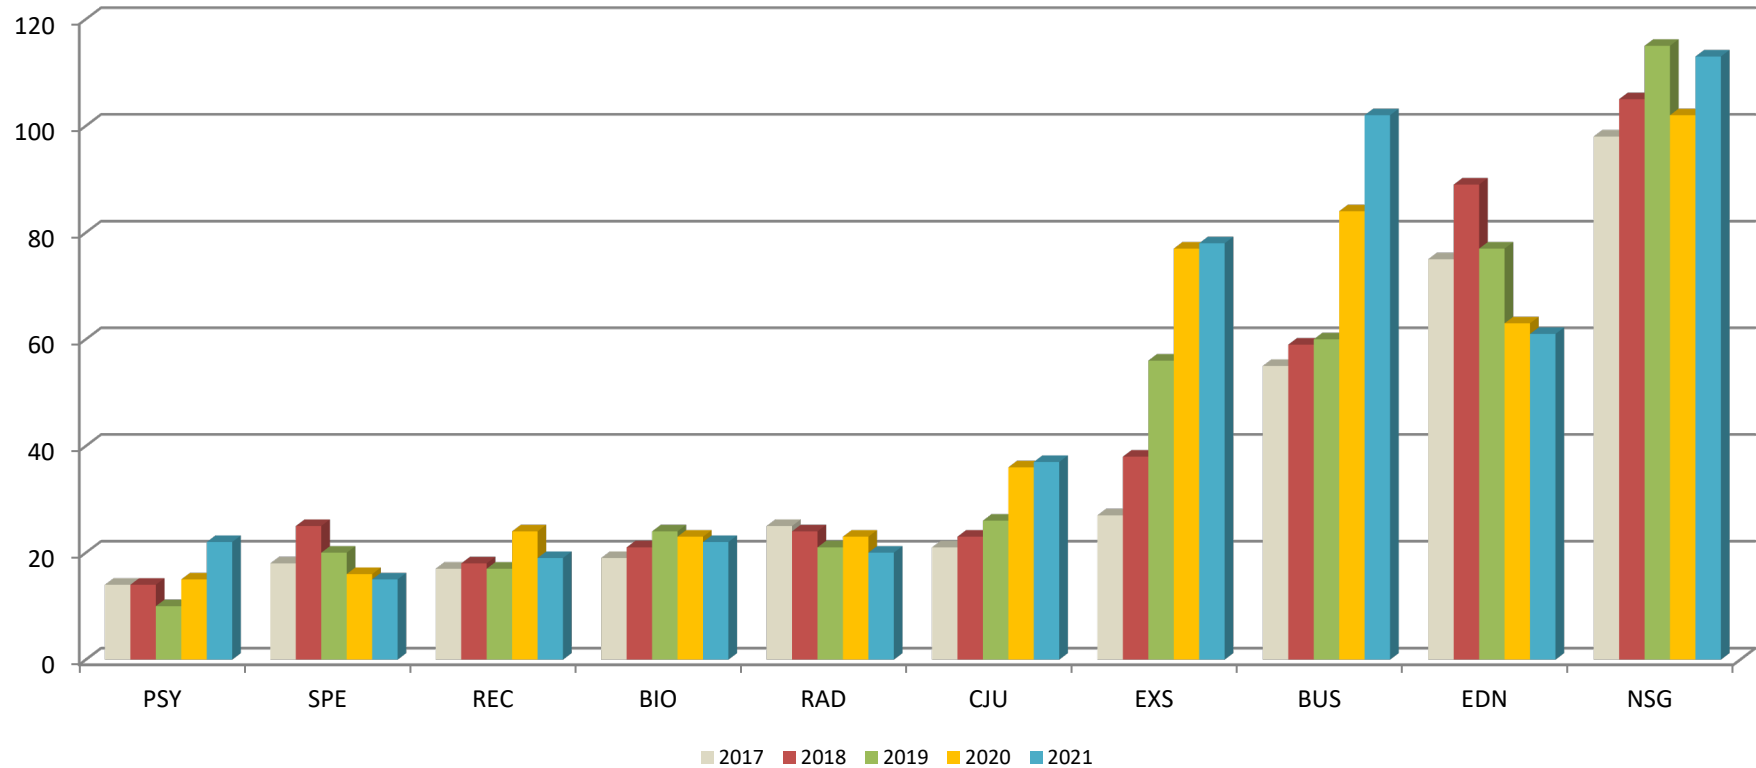

ENROLLMENT BY MAJOR 2017-2021

Top Majors

	2017	2018	2019	2020	2021	5 YR TOTAL
Nursing	98	105	115	102	113	533
Education (Elementary & Secondary)	75	89	77	63	61	365
Business	55	59	60	84	102	360
Exercise Science	27	38	56	77	78	276
Criminal Justice	21	23	26	36	37	143
Radiologic Technology	25	24	21	23	20	113
Biology	19	21	24	23	22	109
Recreation Management & Tourism	17	18	17	24	19	95
Special Education	18	25	20	16	15	94
Psychology	14	14	10	15	22	75